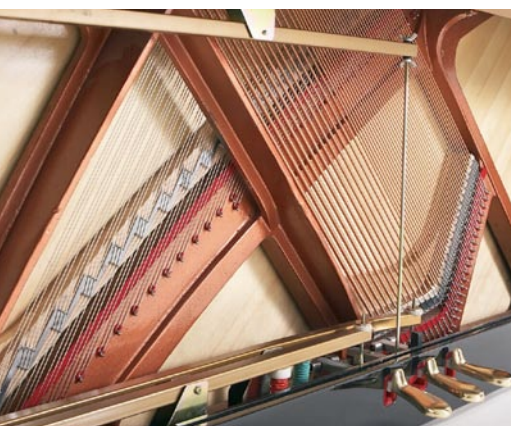

Wendl & Lung since 1910

Tradition – Innovation

Mod. 110 – Stereo

Technical data

- » Unique design with case openings – providing additional volume and a more immediate sound experience.
- » Compact and solid construction – giving maximum sound power and a perfect balance from bass to treble.
- » Climate -proof multi-laminated pin block – giving excellent long-term tuning stability.
- » Our distinctive Wendl & Lung piano action – allowing a precise and even touch.
- » The key frame and key bed are made of aluminum – resistant to changes in temperature and humidity.
- » The keys consist of 17 laminated layers with an additional hardwood segment – highly resistant to climatic fluctuations.
- » The Wendl & Lung mute system – allowing discreet piano practice, even at night.

The subtle and well balanced sound offers the best piano playing experience for both beginners as well as advanced students.